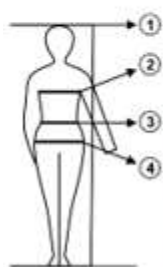

SIZE CHART

MASKS

	XS	52-56
	S	56-60
	M	61-65
	L	66-69
	XL	>69

UNIFORMS AND PLASTRONS

Kids								
	128/28	134/30	140/32	146/34	152/36	158/38	164/40	170/42
1	122-128	128-134	134-140	140-146	146-152	152-158	158-164	164-170
2	64-68	67-71	70-74	73-77	76-80	79-83	82-86	85-89
3	58-62	59-63	60-64	61-65	62-66	63-67	64-68	65-69
4	70-74	72-76	74-78	76-80	78-82	81-85	84-88	87-91

Women								
	36	38	40	42	44	46	48	50
1	164-170	164-170	164-170	164-170	164-170	164-170	164-170	164-170
2	80-84	84-88	88-92	92-96	96-100	100-104	104-108	108-116
3	60-64	64-68	68-72	72-76	76-80	80-84	84-92	88-96
4	87-91	91-95	95-99	99-103	103-107	107-111	111-115	115-119

CHEST PROTECTOR (WOMAN)

Euro size	Cup Size	Chest Size (under bust)
XXS	A	74-78cm
XS	B	74-78cm
	A	80-84cm
	B	80-84cm
S	A	86-90cm
M	B	86-90cm
	C	86-90cm
L	C	92-96cm
XL	D	92-98cm

CHEST PROTECTOR (MAN)

Size	Chest size
XS Extra Small	70-85 cm
S Small	85-90 cm
M Medium	90-120 cm
L Large	110-140 cm
XL Extra Large	over 140 cm

GLOVES FOR THREE WEAPON

SIZE S	PALM		ELASTIC	
	length	width	length	width
6	19.5	9	10	9
6.5	20	9.5	10.5	9.5
7	20.5	10	11	10.5
7.5	21	10.5	11.5	11
8	21.5	11	12	11
8.5	22	11.5	12.5	11.5
9	22.5	12	13	12
9.5	23	12.5	13.5	12.5
10	23.5	13	14	13
10.5	24	13.5	14	13
11	24.5	14	14.5	13.5
11.5	25	14.5	15	14
12	25	14.5	15	14