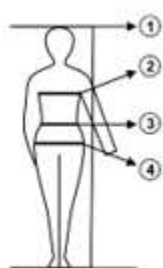

SIZE CHART

MASKS

	XS	52-56
	S	56-60
	M	61-65
	L	66-69
	XL	>69

UNIFORMS AND PLASTRONS

Kids								
	128/28	134/30	140/32	146/34	152/36	158/38	164/40	170/42
1	122-128	128-134	134-140	140-146	146-152	152-158	158-164	164-170
2	64-68	67-71	70-74	73-77	76-80	79-83	82-86	85-89
3	58-62	59-63	60-64	61-65	62-66	63-67	64-68	65-69
4	70-74	72-76	74-78	76-80	78-82	81-85	84-88	87-91

Women								
	36	38	40	42	44	46	48	50
1	164-170	164-170	164-170	164-170	164-170	164-170	164-170	164-170
2	80-84	84-88	88-92	92-96	96-100	100-104	104-108	108-116
3	60-64	64-68	68-72	72-76	76-80	80-84	84-92	88-96
4	87-91	91-95	95-99	99-103	103-107	107-111	111-115	115-119

CHEST PROTECTOR (WOMAN)

Euro size	Cup Size	Chest Size (under bust)
XXS	A	74-78cm
XS	B	74-78cm
	A	80-84cm
	B	80-84cm
S	A	86-90cm
M	B	86-90cm
	C	86-90cm
L	C	92-96cm
XL	D	92-98cm

CHEST PROTECTOR (MAN)

Size	Chest size
XS Extra Small	70-85 cm
S Small	85-90 cm
M Medium	90-120 cm
L Large	110-140 cm
XL Extra Large	over 140 cm

GLOVES FOR THREE WEAPON

SIZE S	PALM		ELASTIC	
	length	width	length	width
6	19.5	9	10	9
6.5	20	9.5	10.5	9.5
7	20.5	10	11	10.5
7.5	21	10.5	11.5	11
8	21.5	11	12	11
8.5	22	11.5	12.5	11.5
9	22.5	12	13	12
9.5	23	12.5	13.5	12.5
10	23.5	13	14	13
10.5	24	13.5	14	13
11	24.5	14	14.5	13.5
11.5	25	14.5	15	14
12	25	14.5	15	14