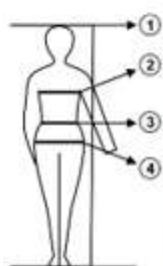

SIZE CHART

MASKS

	XS	52-56
	S	56-60
	M	61-65
	L	66-69
	XL	>69

UNIFORMS AND PLASTRONS

Kids								
	128/28	134/30	140/32	146/34	152/36	158/38	164/40	170/42
1	122-128	128-134	134-140	140-146	146-152	152-158	158-164	164-170
2	64-68	67-71	70-74	73-77	76-80	79-83	82-86	85-89
3	58-62	59-63	60-64	61-65	62-66	63-67	64-68	65-69
4	70-74	72-76	74-78	76-80	78-82	81-85	84-88	87-91

Women								
	36	38	40	42	44	46	48	50
1	164-170	164-170	164-170	164-170	164-170	164-170	164-170	164-170
2	80-84	84-88	88-92	92-96	96-100	100-104	104-108	108-116
3	60-64	64-68	68-72	72-76	76-80	80-84	84-92	88-96
4	87-91	91-95	95-99	99-103	103-107	107-111	111-115	115-119

CHEST PROTECTOR (WOMAN)

Euro size	Cup Size	Chest Size (under bust)
XXS	A	74-78cm
XS	B	74-78cm
	A	80-84cm
	B	80-84cm
S	A	86-90cm
M	B	86-90cm
	C	86-90cm
L	C	92-96cm
XL	D	92-98cm

CHEST PROTECTOR (MAN)

Size	Chest size
XS Extra Small	70-85 cm
S Small	85-90 cm
M Medium	90-120 cm
L Large	110-140 cm
XL Extra Large	over 140 cm

GLOVES FOR THREE WEAPON

SIZE S	PALM		ELASTIC	
	length	width	length	width
6	19.5	9	10	9
6.5	20	9.5	10.5	9.5
7	20.5	10	11	10.5
7.5	21	10.5	11.5	11
8	21.5	11	12	11
8.5	22	11.5	12.5	11.5
9	22.5	12	13	12
9.5	23	12.5	13.5	12.5
10	23.5	13	14	13
10.5	24	13.5	14	13
11	24.5	14	14.5	13.5
11.5	25	14.5	15	14
12	25	14.5	15	14